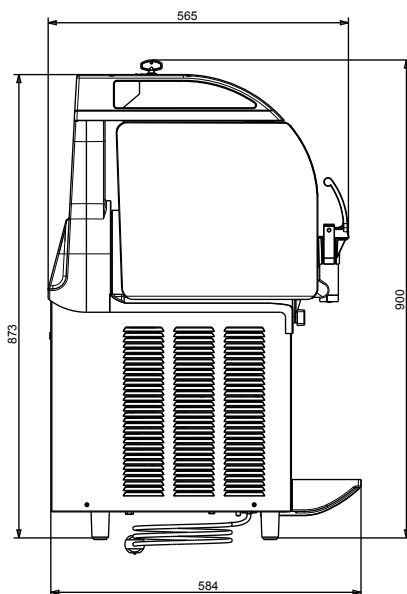

Front

Side

Electric

Supply voltage:

560000 (IPRO2ML) 220-240 V/1 ph/50 Hz

Electrical power max.:

0.98 kW

Key Information:

External dimensions, Width: 400 mm

External dimensions, Height: 870 mm

External dimensions, Depth: 580 mm

Net weight: 60 kg

Refrigeration Data

Refrigerant type: R452A