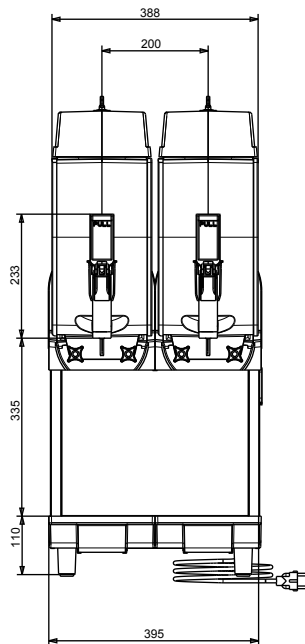

Front

Electric

Supply voltage:

560000 (IPRO2ML) 220-240 V/1 ph/50 Hz

Electrical power max.:

0.98 kW

Key Information:

External dimensions, Width: 400 mm

External dimensions, Height: 870 mm

External dimensions, Depth: 580 mm

Net weight: 60 kg

Refrigeration Data

Refrigerant type: R452A