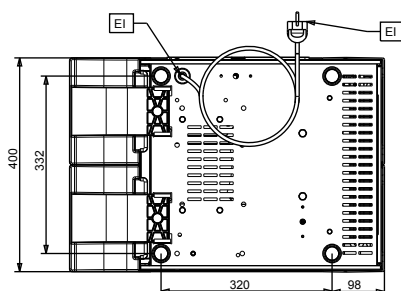

Top

Electric

Supply voltage:

560000 (IPRO2ML) 220-240 V/1 ph/50 Hz

Electrical power max.:

0.98 kW

Key Information:

External dimensions, Width: 400 mm

External dimensions, Height: 870 mm

External dimensions, Depth: 580 mm

Net weight: 60 kg

Refrigeration Data

Refrigerant type: R452A