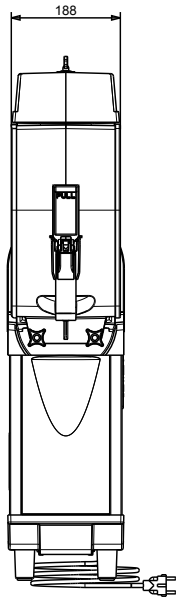

Short Form Specification

Item No. _____

Frozen granita dispenser with 1 bowl; the ITANK™ Technology prevents ice accumulation on the outer side of the bowl and the bowl shape allows a natural mixing action to ensure an optimum consistency of the product. Customizable lid merchandiser and back graphic. Electronic control system and touch screen keypad. Sliding drip tray.

APPROVAL: _____

Front

Electric

Supply voltage:

560005 (IPRO1E) 220-240 V/1 ph/50 Hz

Electrical power max.: 0.45 kW

Key Information:

External dimensions, Width: 200 mm

External dimensions, Height: 870 mm

External dimensions, Depth: 580 mm

Net weight: 39 kg

Refrigeration Data

Refrigerant type: R452A

Side

Top

**Frozen
Frozen granita dispenser with 1 bowl, electronic control**