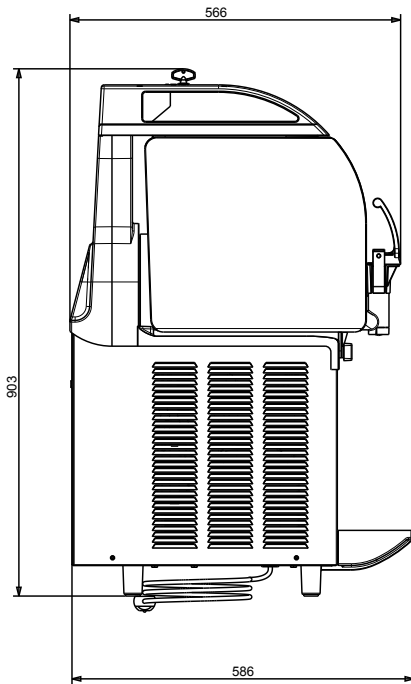

APPROVAL: _____

Front

Electric

Supply voltage:

560005 (IPRO1E) 220-240 V/1 ph/50 Hz

Electrical power max.: 0.45 kW

Key Information:

External dimensions, Width: 200 mm

External dimensions, Height: 870 mm

External dimensions, Depth: 580 mm

Net weight: 39 kg

Refrigeration Data

Refrigerant type: R452A

Side

Top

**Frozen
Frozen granita dispenser with 1 bowl, electronic control**