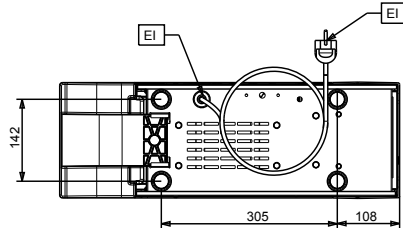

External dimensions, Height: 870 mm

External dimensions, Depth: 580 mm

Net weight: 39 kg

Refrigeration Data

Refrigerant type: R452A

Side

Top

**Frozen
Frozen granita dispenser with 1 bowl, electronic control**